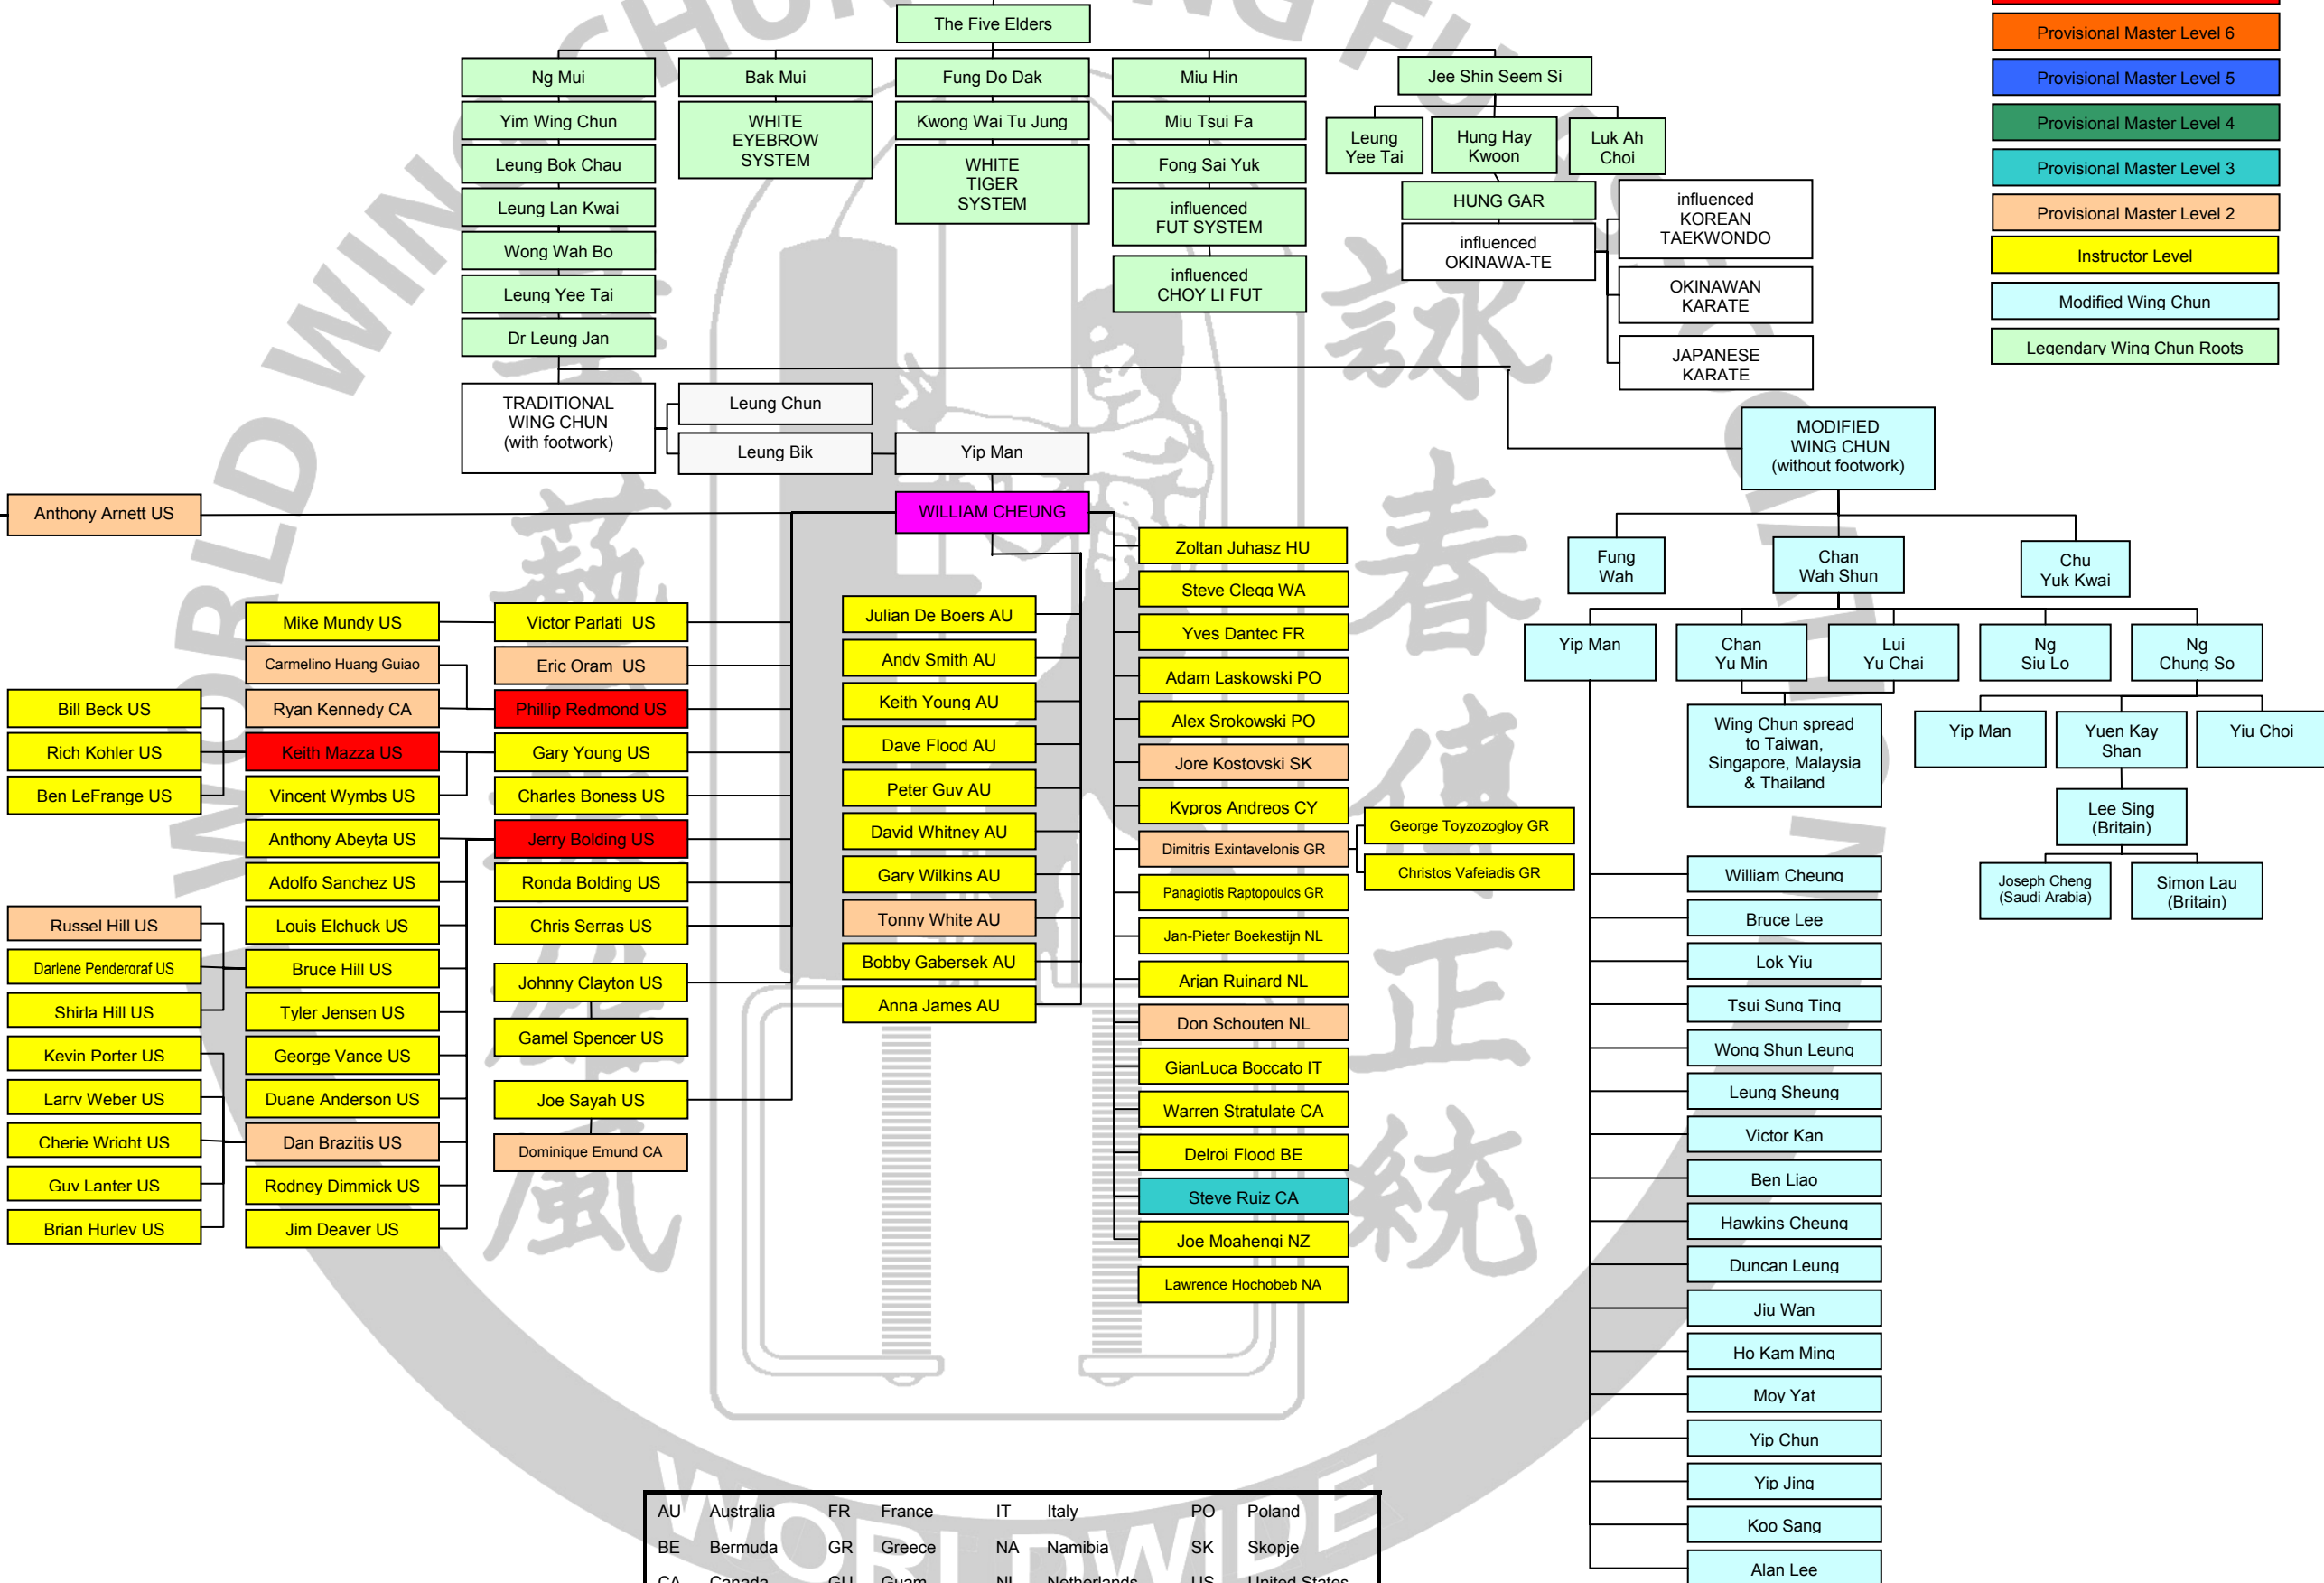

SHAOLIN TEMPLE
Wing Chun Hall, Mt Shun, Honan Province, China

- Mark Pachkowski GU
- Julian Sawver US
- Paul Nitecki US
- James Darbv US
- Shannon Moore US
- Daniel Brown US
- Wavne Wright US
- Jeff Finch US
- Rick Perdue US
- Darrell Vaughn US
- Steven Allmond US
- Louie DeBono US
- Charlie Herrera US
- Jason Bell US
- Chris Bozeman US
- Chris Sanders US
- Jessica Williams US
- Travis Tavlur US
- Ian Bullard US
- Bill Black US
- Karen Tomecko US
- Justin Tichv US
- Jesse Jones US
- Barrv Swedlow US
- Joseph Fuller US
- Tonv Worselv US
- Lenard Robinson US
- Mike Tripplett US
- Corv Bowden US
- Kennv Robinson US
- Jose Bracerro US
- Dave Bauer US
- Randv Faircloth US
- Sam Knight US

- Grandmaster
- Master Level
- Provisional Master Level 6
- Provisional Master Level 5
- Provisional Master Level 4
- Provisional Master Level 3
- Provisional Master Level 2
- Instructor Level
- Modified Wing Chun
- Legendary Wing Chun Roots

AU	Australia	FR	France	IT	Italy	PO	Poland
BE	Bermuda	GR	Greece	NA	Namibia	SK	Skopje
CA	Canada	GU	Guam	NL	Netherlands	US	United States
CY	Cyprus	HU	Hungary	NZ	New Zealand	WA	Wales